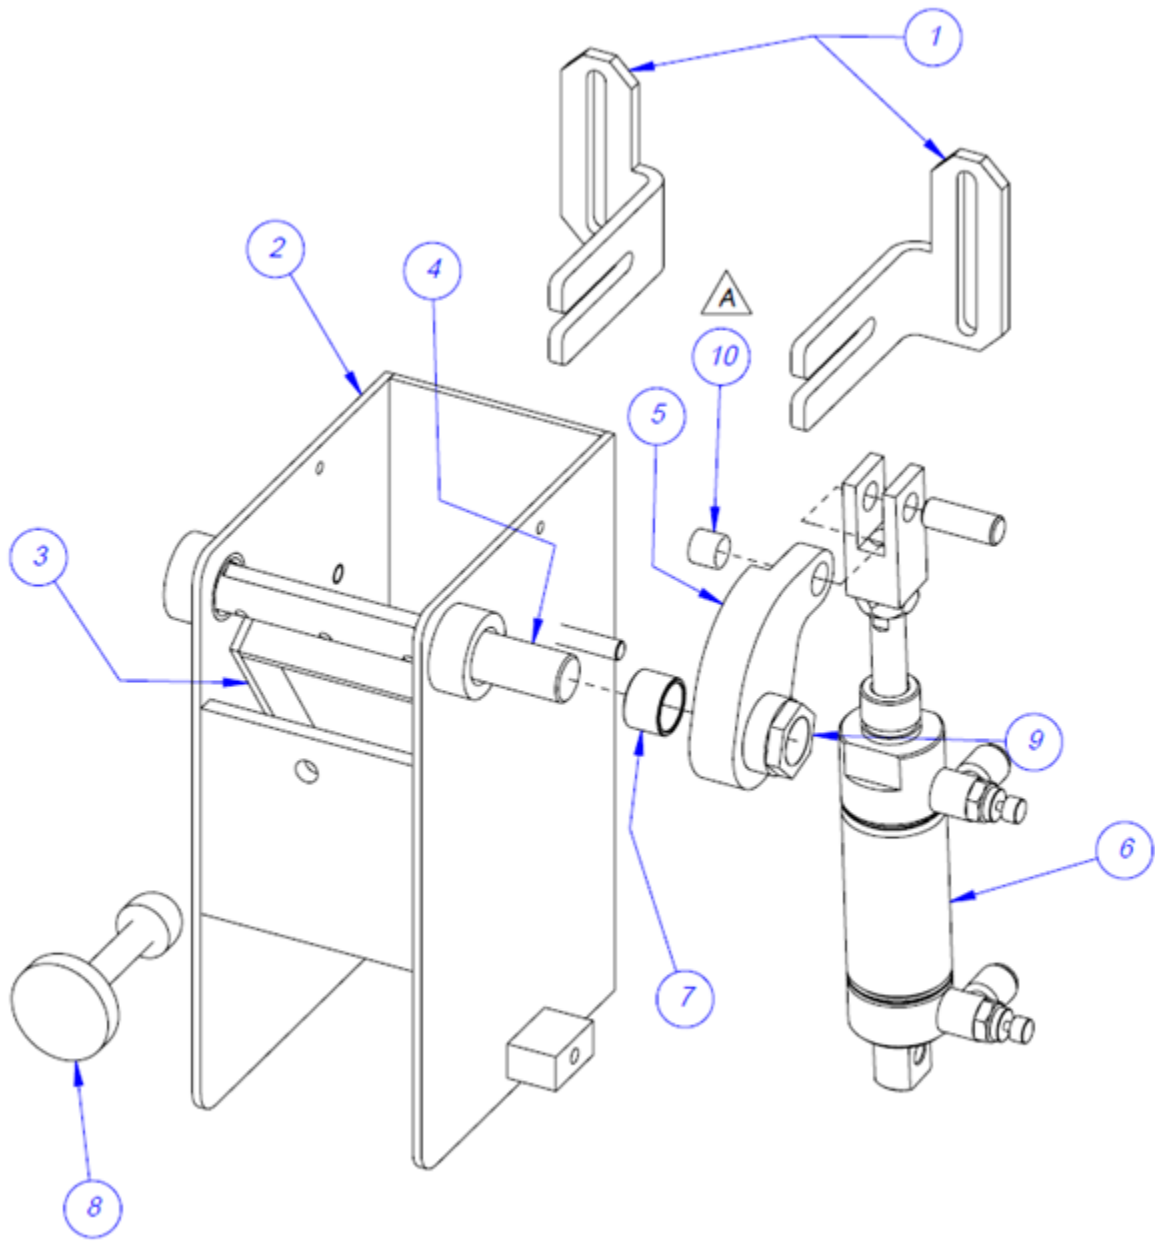

Standard Options

Description: Accumulating Funnel

P/N: TO-T1-AF10

Machine: T-1000

Manual Revision: 2

Accumulating Funnel

TO-T1-AF10

ITEM NO.	QTY.	PART NO	DESCRIPTION
1	1	TP-T1MD00202 (-1 & -2)	FUNNEL MOUNTING BRACKETS
2	1	TP-10001-030	FUNNEL BOX
3	1	TP-AF10108-035	GATE
4	1	TP-AF10129-035	PIVOT SHAFT
5	1	TP-AF10130	LEVER ARM
6	1	TP-403482	CYLINDER WITH MAGNET
7	2	TP-107283	BUSHING .625 ID X .75 OD X .50
8	1	TP-AF10104	DOOR ADJUSTING SCREW ASSEMBLY
9	1	TP-107400	5/8 BORE KEYLESS BUSHING
10	1	TP-107136	SLEEVE BEARING

5.0"-TP-AF10108-050

5.5"-TP-AF10108-055

6.0"-TP-AF10108-060

Item No.4, TP-AF10129-035 Pivot Shaft 3.5", could also be:

2.0"-TP-AF10129-020

2.5"-TP-AF10129-025

3.0"-TP-AF10129-030

4.0"-TP-AF10129-040

4.5"-TP-AF10129-045

5.0"-TP-AF10129-050

5.5"-TP-AF10129-055

6.0"-TP-AF10129-060

Extension Funnel

TO-T1-AF10E

PART NO	DESCRIPTION (SIZE)
TO-T1-AF10E-015	1.5" AF-10
TO-T1-AF10E-020	2.0" AF-10
TO-T1-AF10E-025	2.5" AF-10
TO-T1-AF10E-030	3.0" AF-10
TO-T1-AF10E-035	3.5" AF-10
TO-T1-AF10E-040	4.0" AF-10
TO-T1-AF10E-045	4.5" AF-10
TO-T1-AF10E-050	5.0" AF-10
TO-T1-AF10E-055	5.5" AF-10
TO-T1-AF10E-060	6.0" AF-10

4.0" Shown