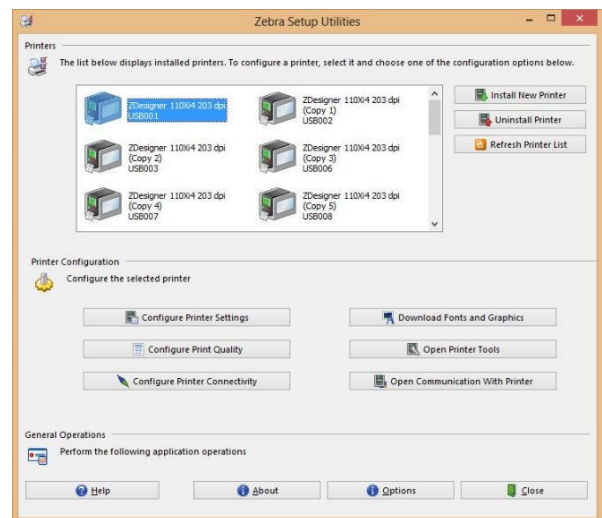

How To

Service Documents from APPI

Document: #HT000165

Document Title: Quickly Load Factory Labels on a Zebra Printer

Product(s): Any TIZ Printer

Procedure:

Labels

This document assumes **Zebra Setup Utilities (ZSU)** is already set up on your computer.

If not, **ZSU** is available for download [here](#).

Open **ZSU**, and click on the printer you want to load the labels on.

Then click **Open Communication With Printer**.

When this window appears, click **File – Open**.

Depending on your printer's resolution, open either 200 DPI Stored labels 1 2 3.txt or 300 DPI Stored labels 1 2 3.txt

If you do not have these files, you can copy the codes from the following pages.

Click **Send To Printer**.

Exit out of **ZSU**. Test run label 1, 2, and 3.

Done.